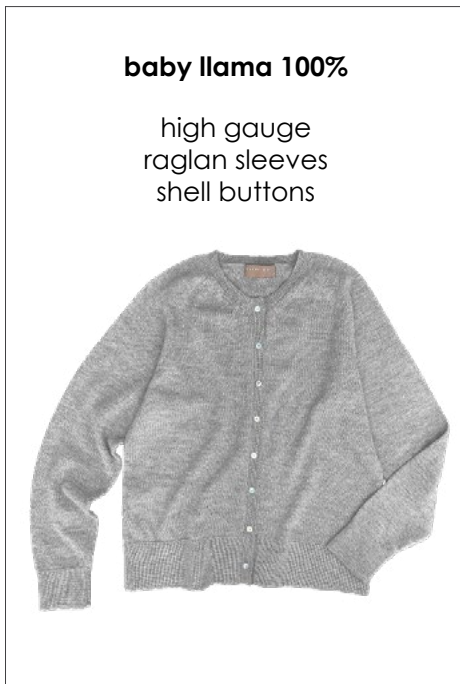

alpaca 100%, sizes : S, M, L, XL

ivory, pebble, cocoa, dove, charcoal  
rose, navy, teal, darkgreen, black

**baby llama 100%**

high gauge  
raglan sleeves  
shell buttons

**Malene cardigan** / MLCD-LLA

baby llama 100%, sizes : S, M, L, XL